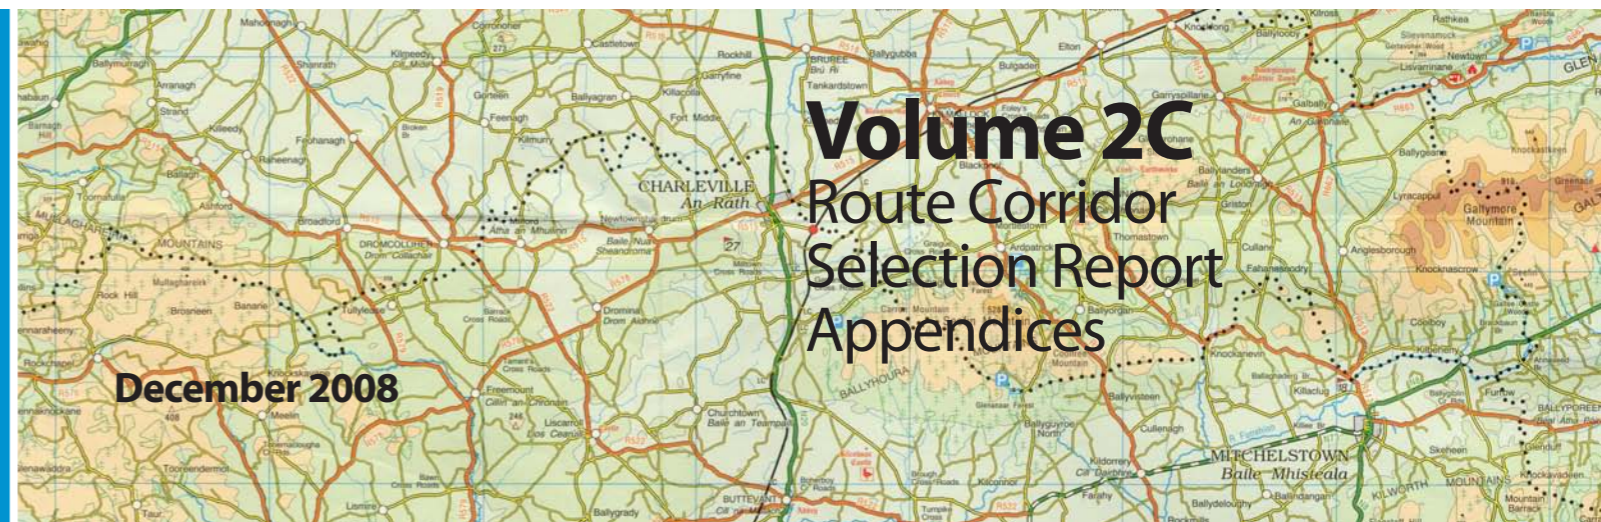

Route Corridor Selection Report

transport21
progress in motion

M20 Cork - Limerick Motorway Scheme

Combined Constraints/ Route Corridor Selection Report

M20

Volume 2C Route Corridor Selection Report Appendices