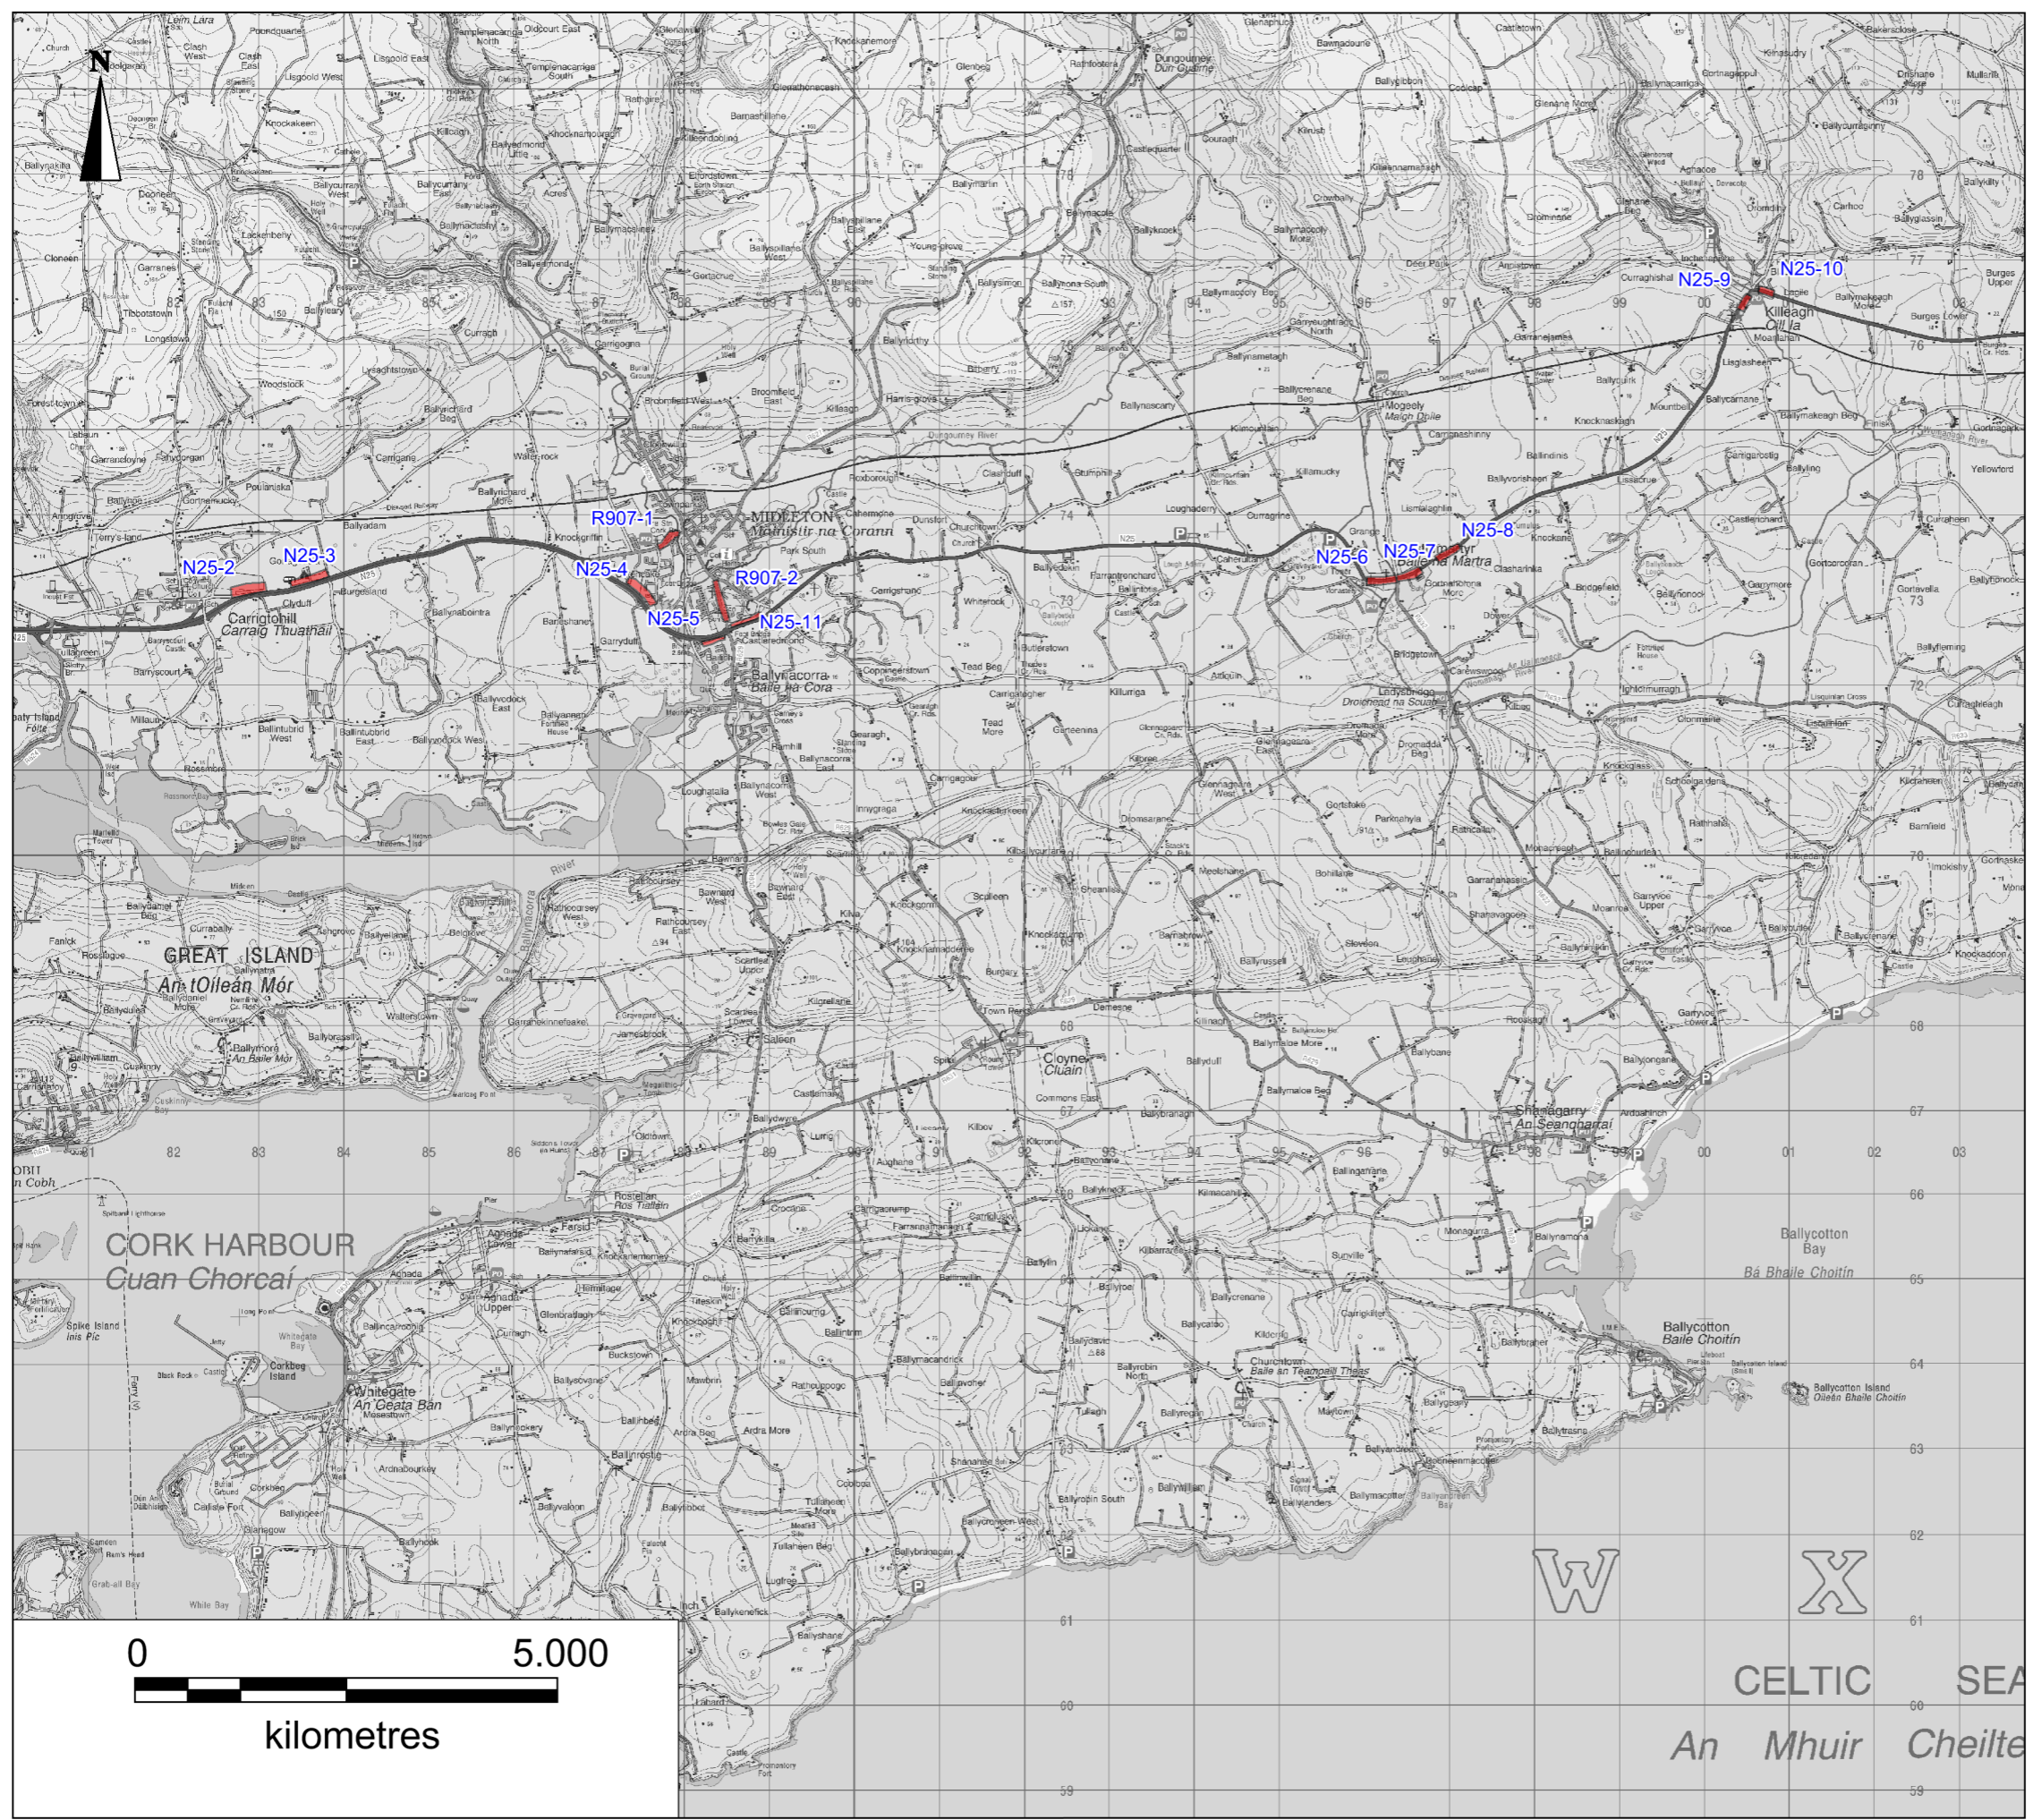

Cork County Area

Agglomeration Boundary
--- Line
High Priority Areas
Region

Project **Noise Action Planning**
Cork County Area

Title **High Priority Areas for Cork County**

Drawing No.	CMN-EA-405	Revision	
Designed / Drawn	BLMD	Checked	NM
Scale	Refer to Scalebar on map		Date
			27/02/2013

Filename and Path
N:\Roads\Non National\Noise\Drawings\Action Plan Analysis\Approved\Cork_Agglomeration_Drawing_Priority_List_County_County_EAST.wor

Cork County Council
National Roads Office
Richmond
Glanville
Co. Cork